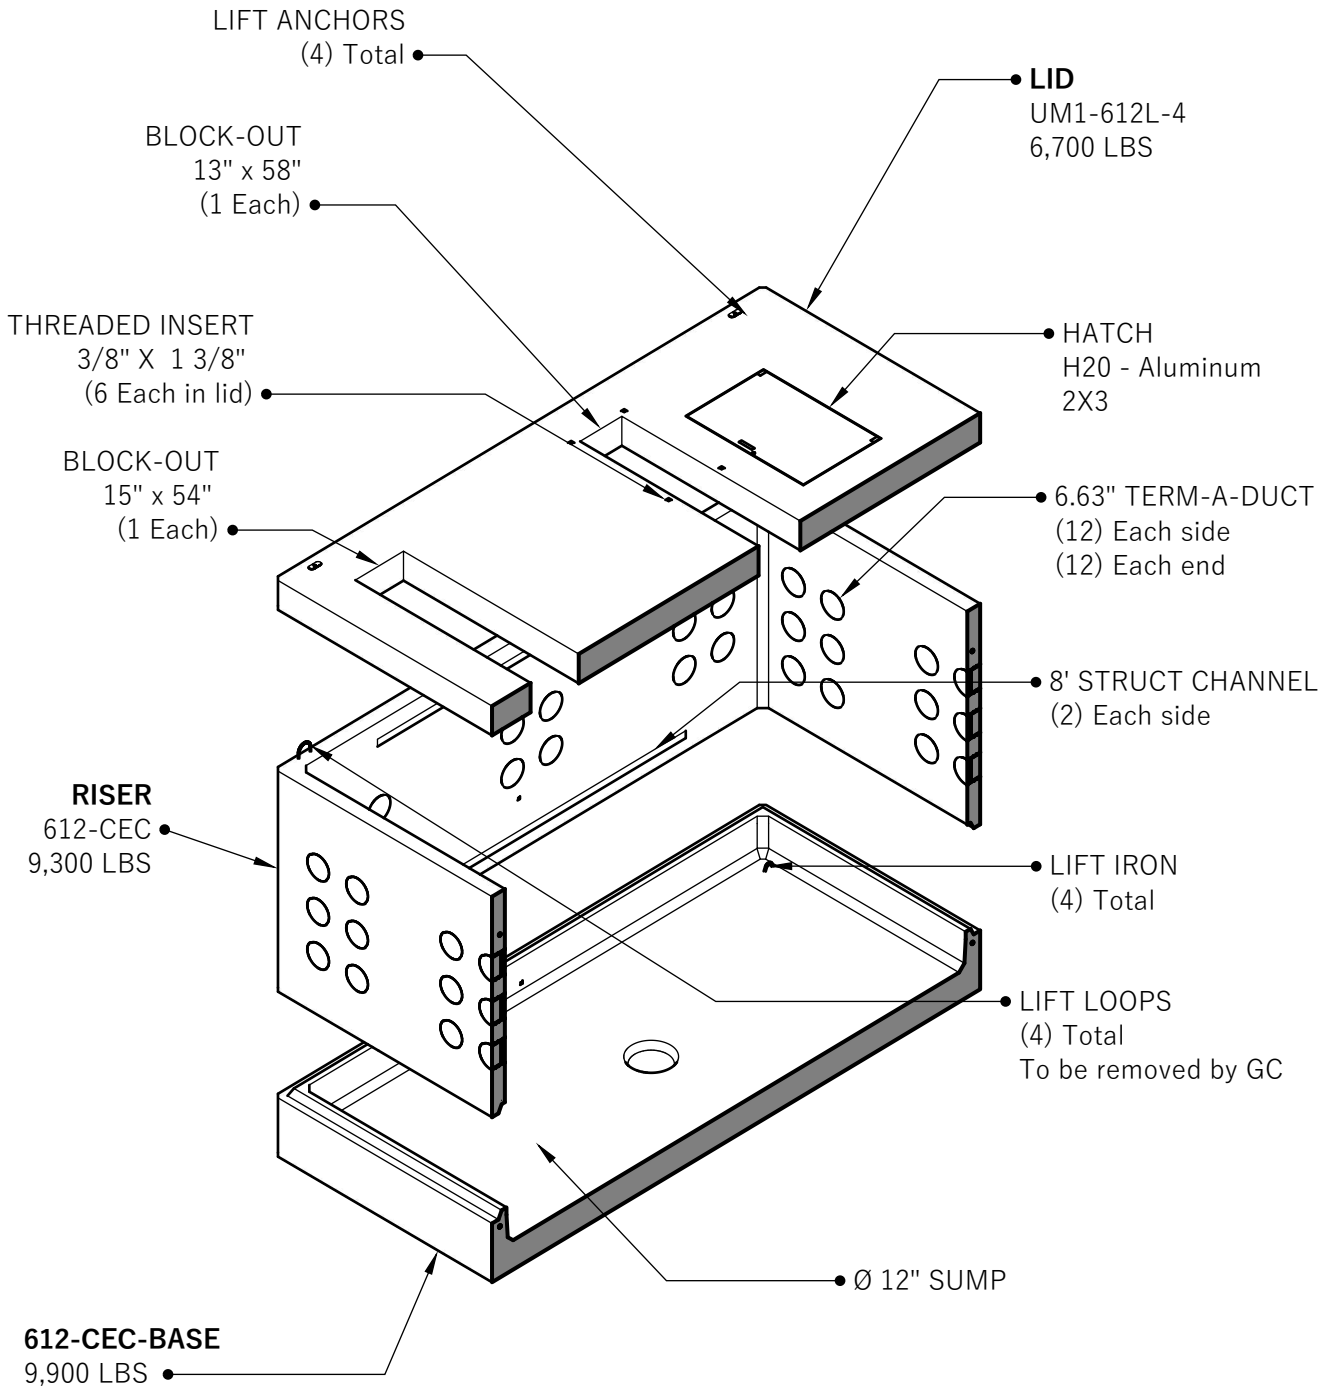

CEC UM1-612L-4

SECTION BB

Customer:
Project:
Product: CEC UM1-612L-4

CEC UM1-612L-4

541-923-3272
 1111 NE 11TH ST.
 REDMOND, OR
 97756