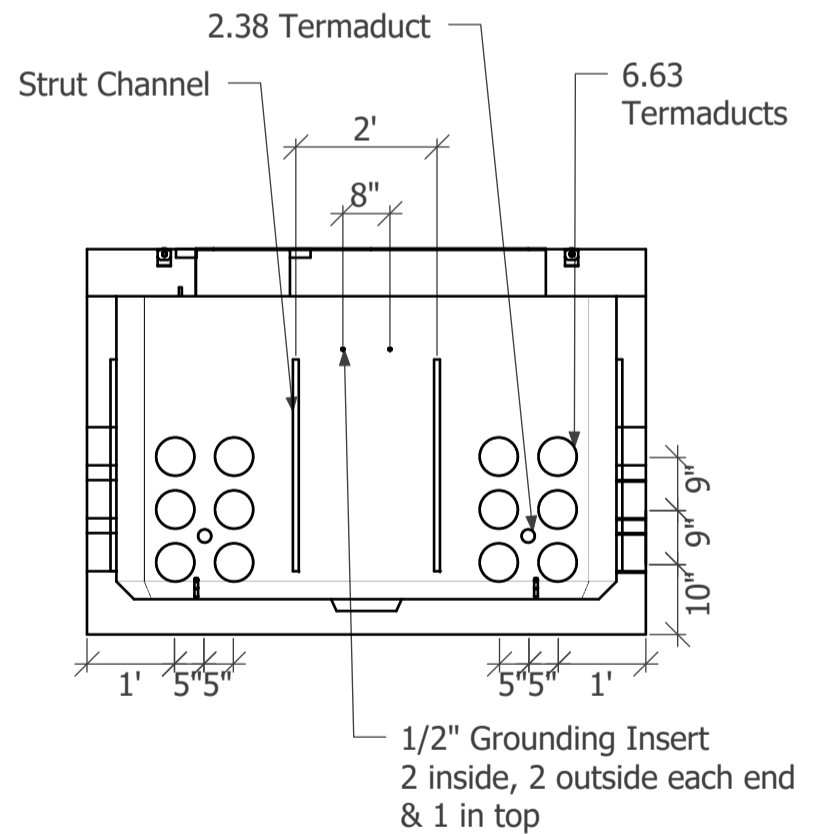

712 PCORP #7992790

PLAN VIEW

ISO VIEW

SIDE VIEW

END VIEW

712 PCORP #7992790

Base 18,070 Lbs.

Top 7,400 Lbs