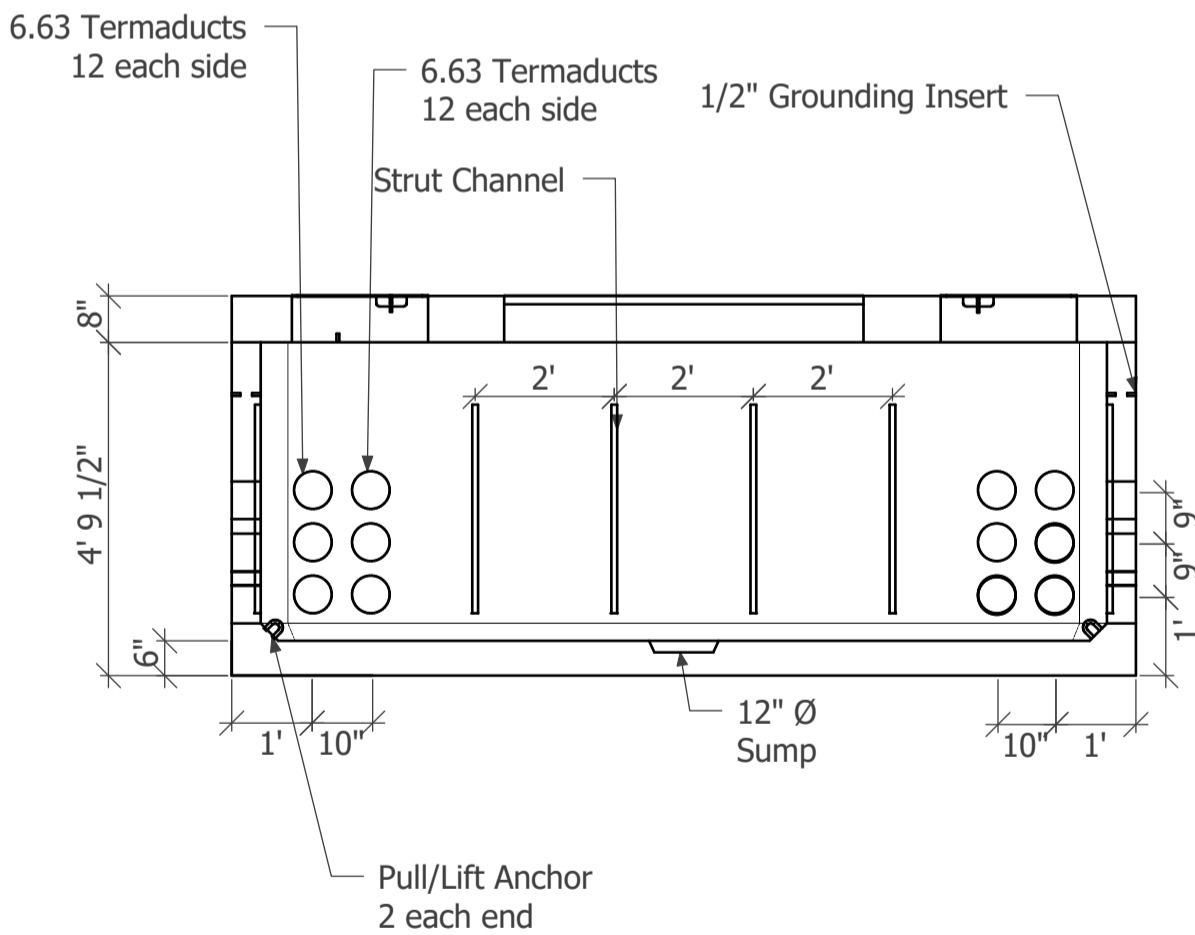

712 PCORP #7992790

PLAN VIEW

ISO VIEW

SIDE VIEW

END VIEW

712 PCORP #7992790

Base 18,070 Lbs.

Top 7,400 Lbs