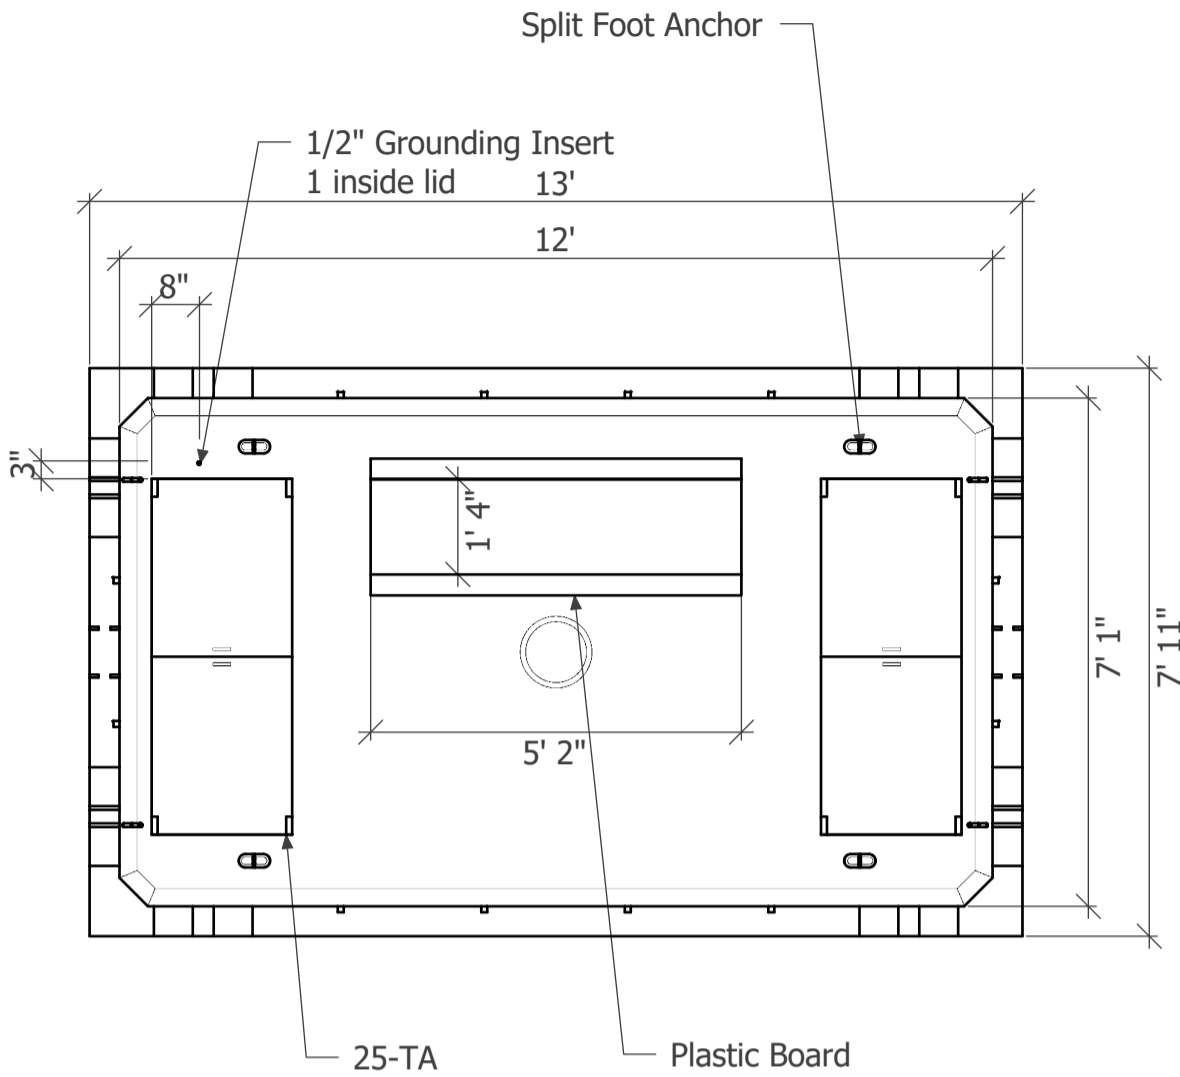

712 PCORP #7992790

PLAN VIEW

ISO VIEW

SIDE VIEW

END VIEW

712 PCORP #7992790

Base 18,070 Lbs.

Top 7,400 Lbs