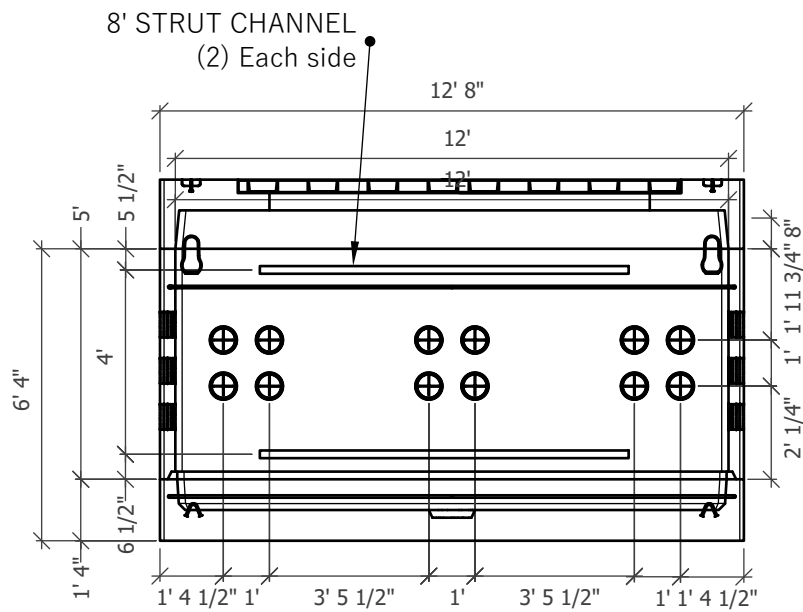

612-CEC-E4

SECTION BB

Customer:

Project:

Product: 612-CEC-E4

612-CEC-E4

541-923-3272
1111 NE 11TH ST.
REDMOND, OR
97756

612-CEC-E4

PLAN VIEW

SIDE VIEW

END VIEW

612-CEC-E4

541-923-3272
1111 NE 11TH ST.
REDMOND, OR
97756