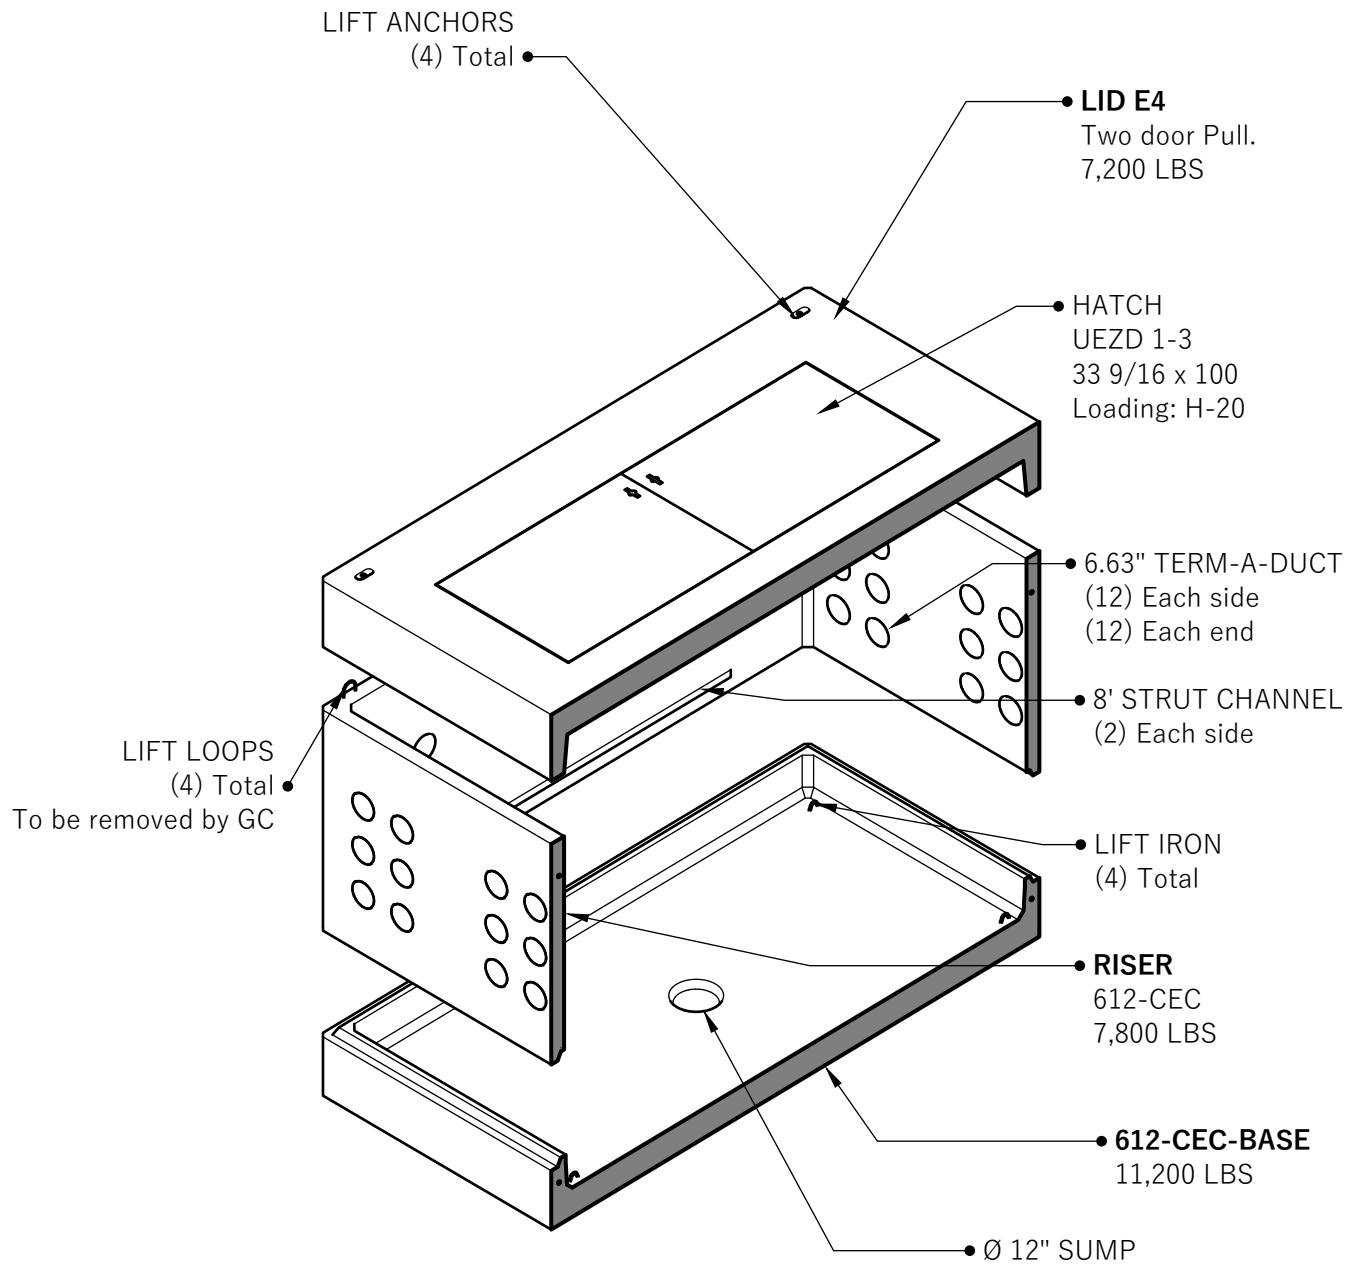

612-CEC-E4

SECTION BB

Customer:

Project:

Product: 612-CEC-E4

612-CEC-E4

541-923-3272
1111 NE 11TH ST.
REDMOND, OR
97756

612-CEC-E4