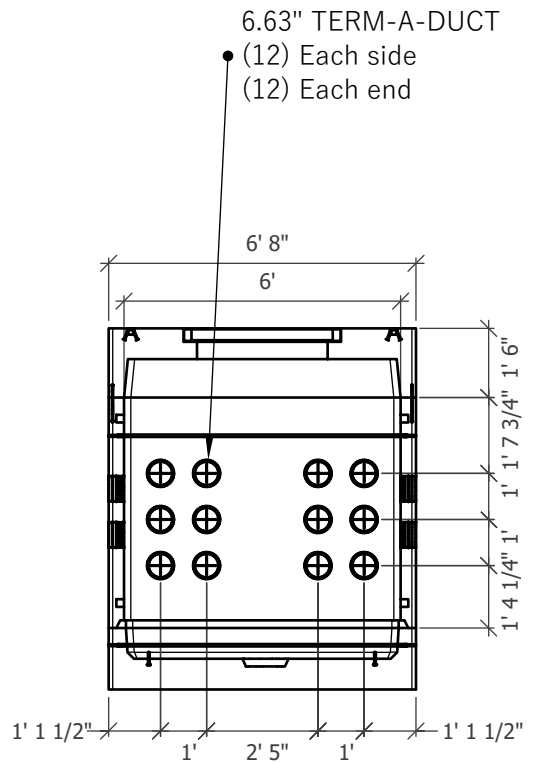

612-CEC-E4

SECTION BB

Customer:

Project:

Product: 612-CEC-E4

612-CEC-E4

541-923-3272
1111 NE 11TH ST.
REDMOND, OR
97756

612-CEC-E4

PLAN VIEW

SIDE VIEW

END VIEW

612-CEC-E4

541-923-3272
1111 NE 11TH ST.
REDMOND, OR
97756