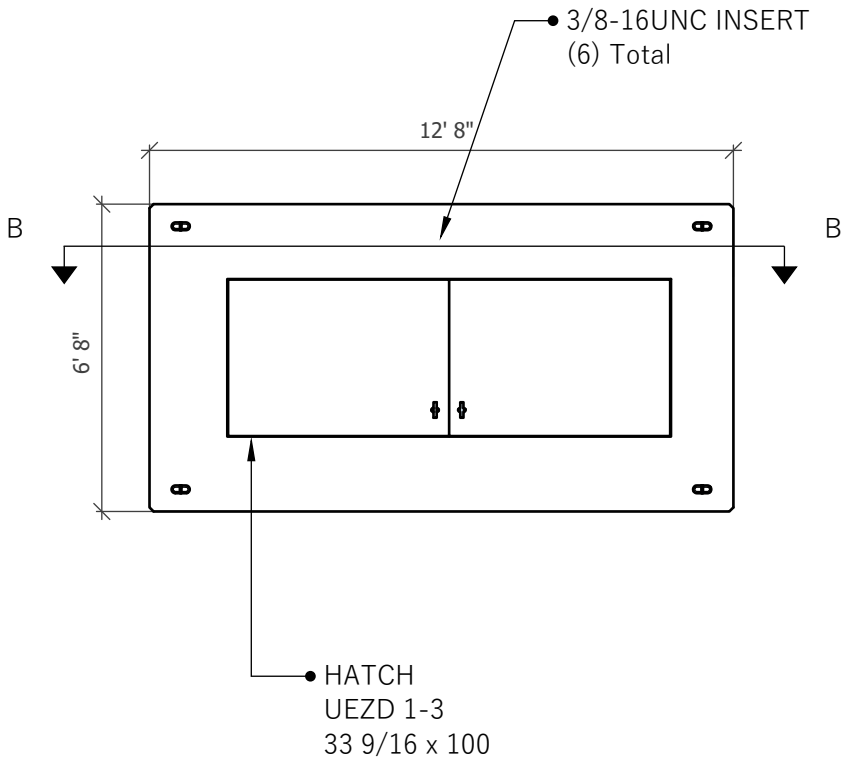

612-CEC-E4

SECTION BB

Customer:

Project:

Product: 612-CEC-E4

612-CEC-E4

541-923-3272
1111 NE 11TH ST.
REDMOND, OR
97756

612-CEC-E4

PLAN VIEW

SIDE VIEW

END VIEW

612-CEC-E4

541-923-3272
1111 NE 11TH ST.
REDMOND, OR
97756