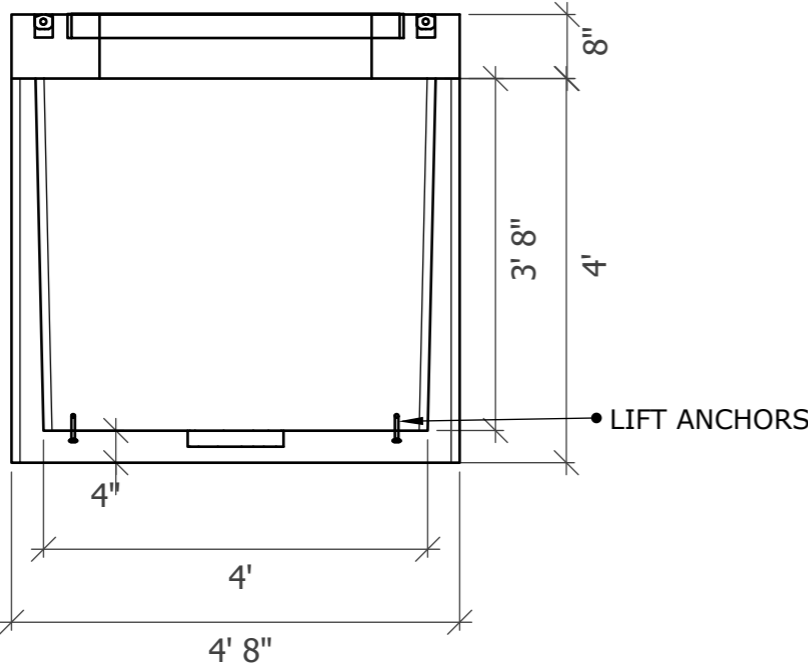

# 575 LA WITH 3X5

TOP

FRONT

SIDE

ISO

• LIFT ANCHORS

• 3X5 HATCH ALUMINUM DOUBLE DOOR

• LIFT ANCHOR