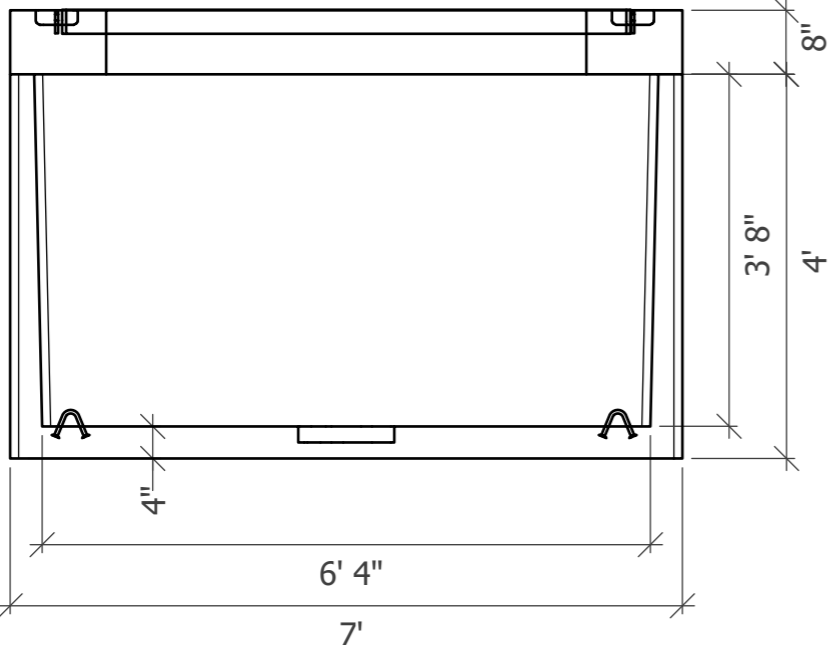

# 575 LA WITH 3X5

TOP

FRONT

SIDE

ISO

• LIFT ANCHORS

• 3X5 HATCH ALUMINUM DOUBLE DOOR

• LIFT ANCHOR