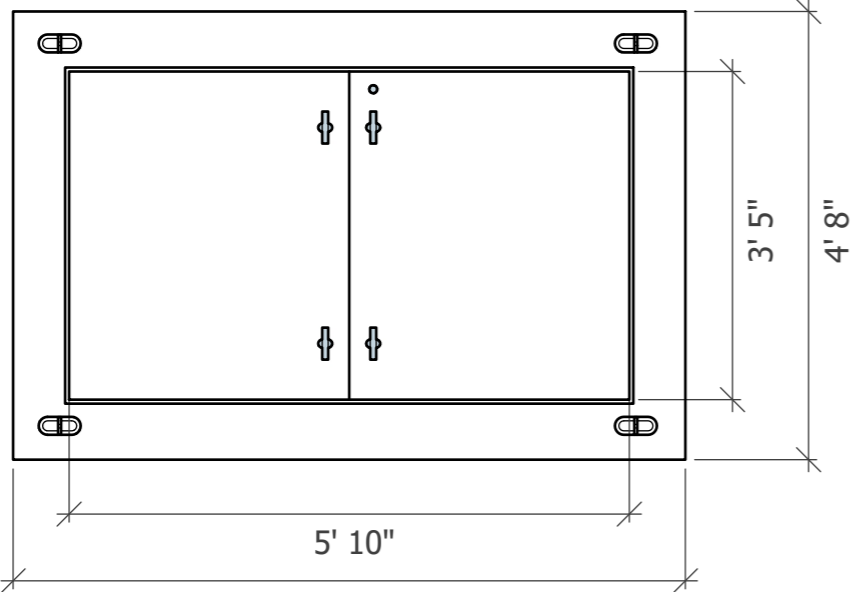

# 575 LA WITH 3X5

TOP

FRONT

SIDE

ISO

• LIFT ANCHORS

• 3X5 HATCH ALUMINUM DOUBLE DOOR

• LIFT ANCHOR