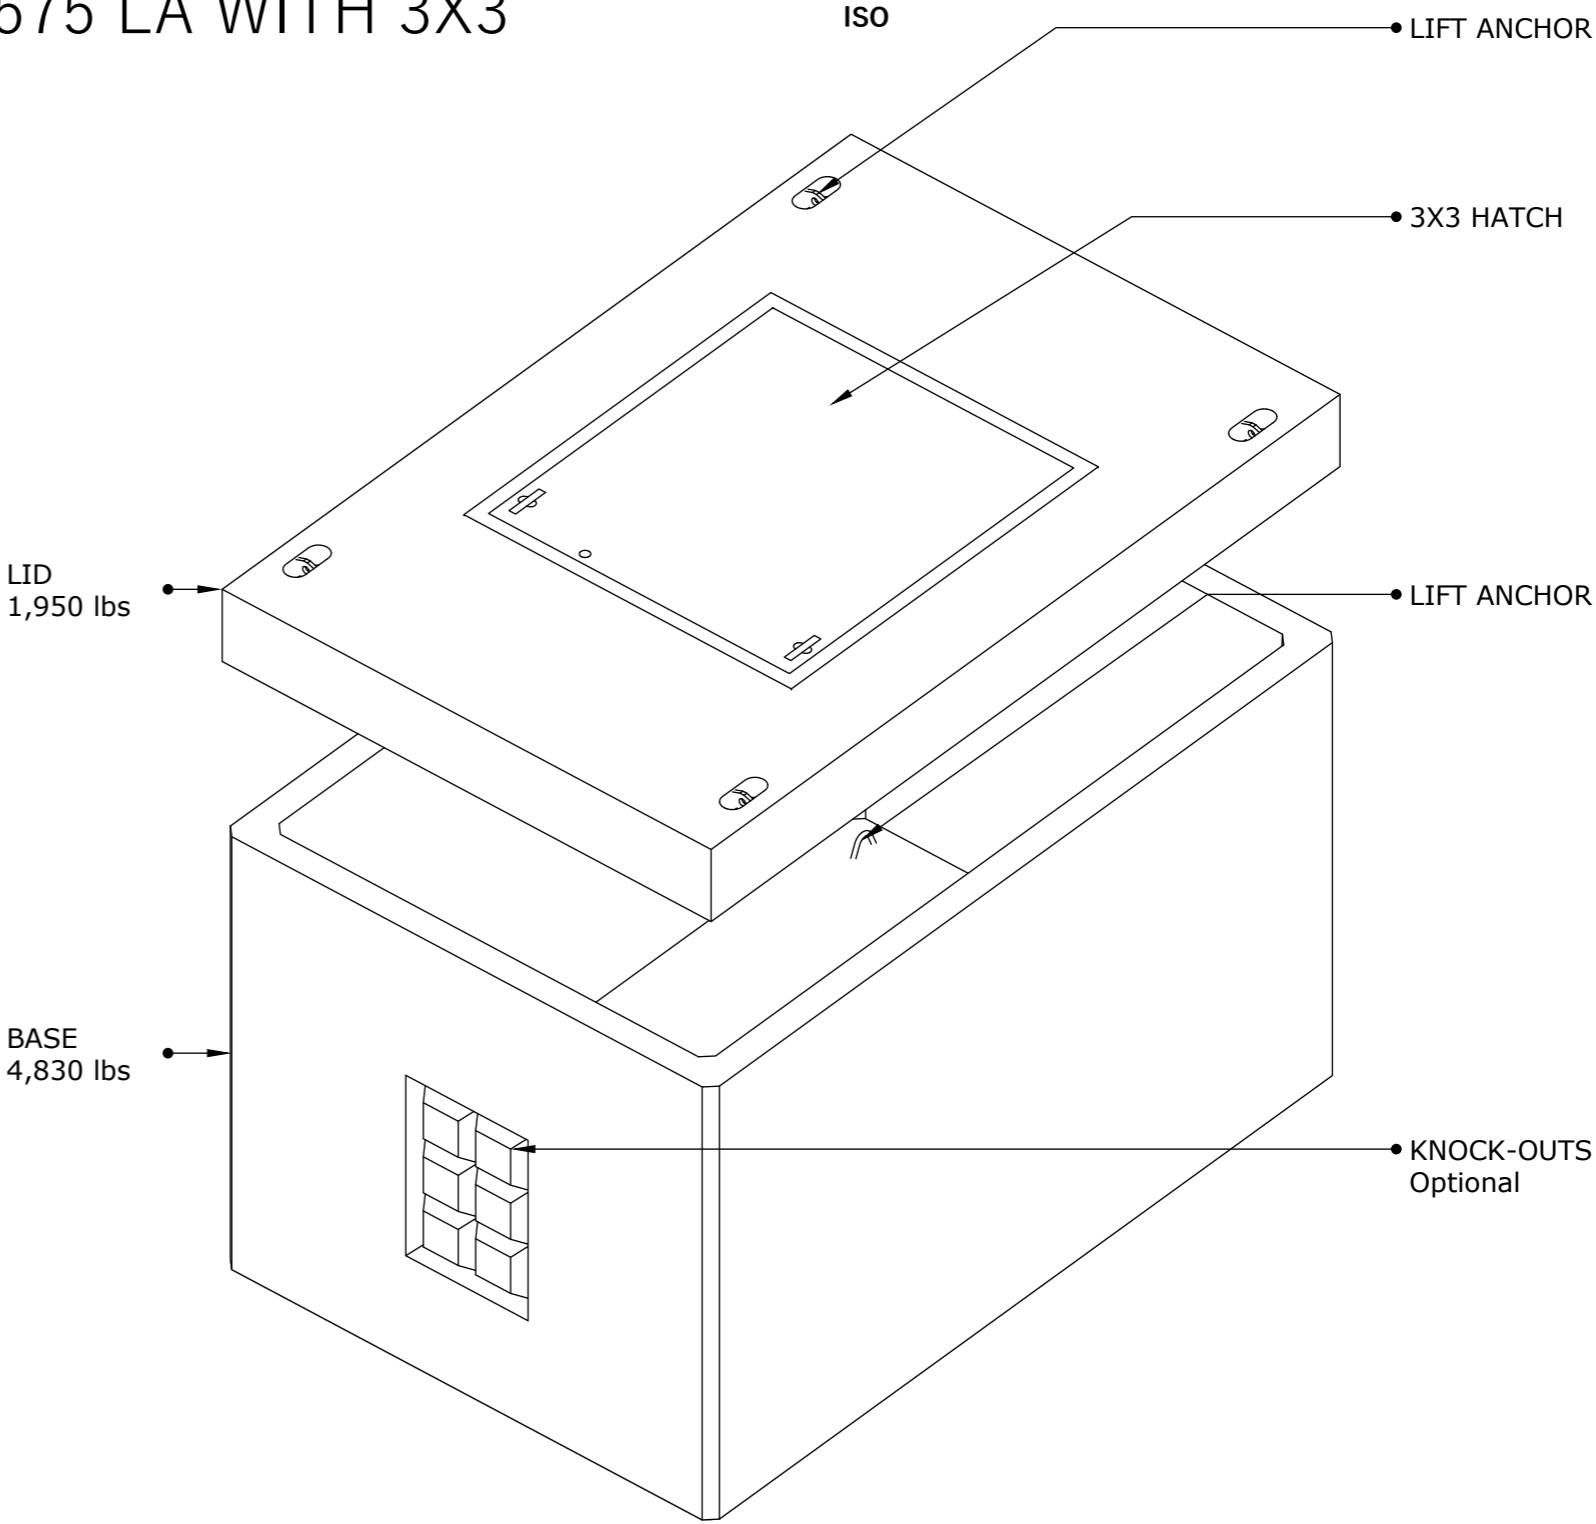

# 575 LA WITH 3X3

TOP

FRONT

SIDE

1111 NE 11th St.  
Redmond OR, 97756  
541-923-3272

Customer:
Project:
Product: