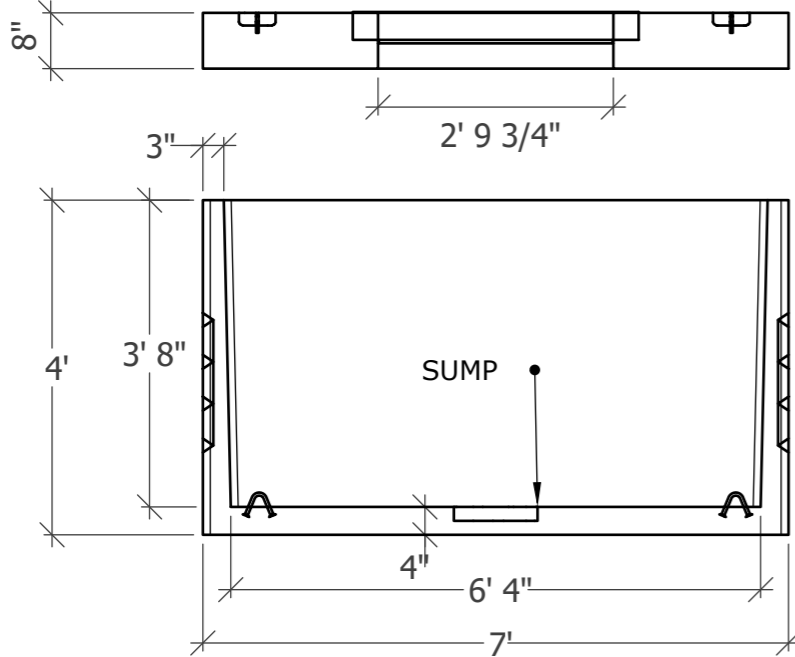

# 575 LA WITH 3X3

TOP

FRONT

SIDE

1111 NE 11th St.  
Redmond OR, 97756  
541-923-3272

Customer:
Project:
Product: