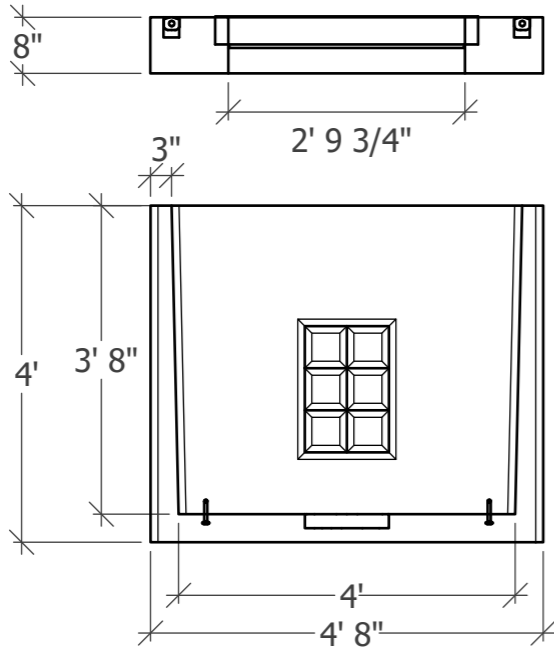

# 575 LA WITH 3X3

TOP

FRONT

SIDE

1111 NE 11th St.  
Redmond OR, 97756  
541-923-3272

Customer:
Project:
Product: