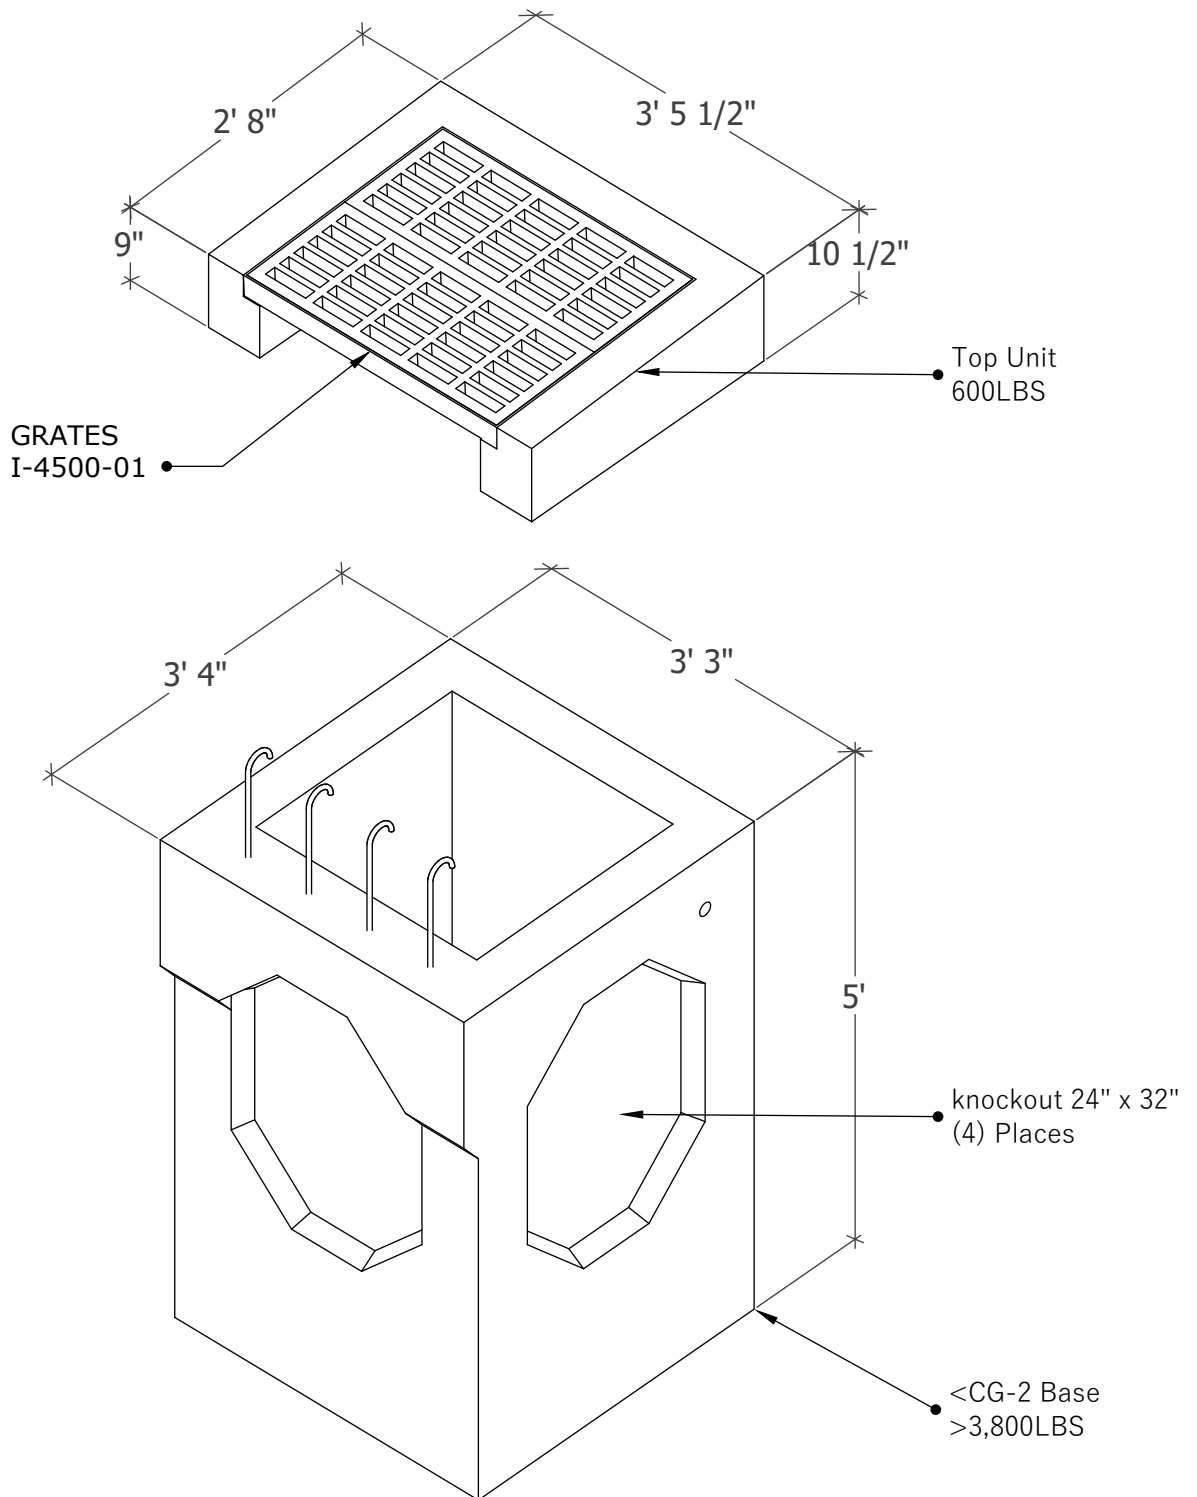

5' CG-2 CATCH BASIN

1111 NE 11th St.
Redmond OR, 97756
541-923-3272

CG-2 CATCH BASIN